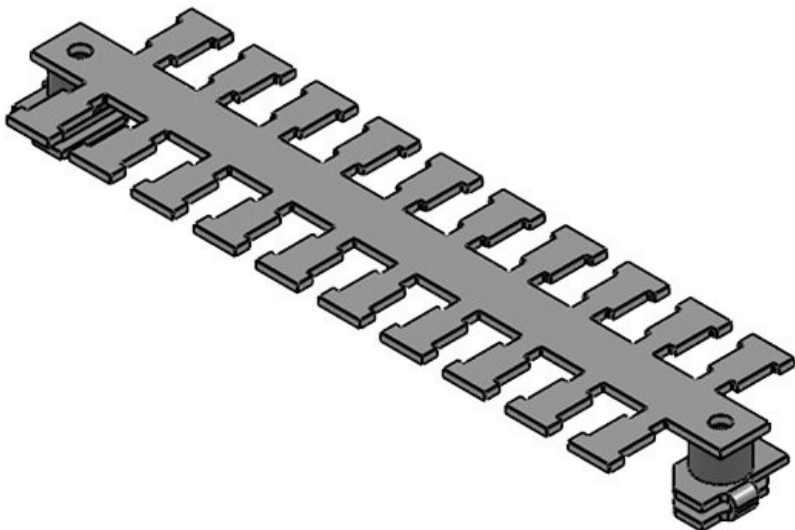

KAFM 10|SC

Part No.	36400	Length L1	182,5 mm
EAN	4251269302	Length L2	169,5 mm
	602	No. of teeth	10
Package quantity	1		
Width	49 mm		
Height	19 mm		
Strain relief (acc. to EN 62444)	1		
For max. no. of cables	10