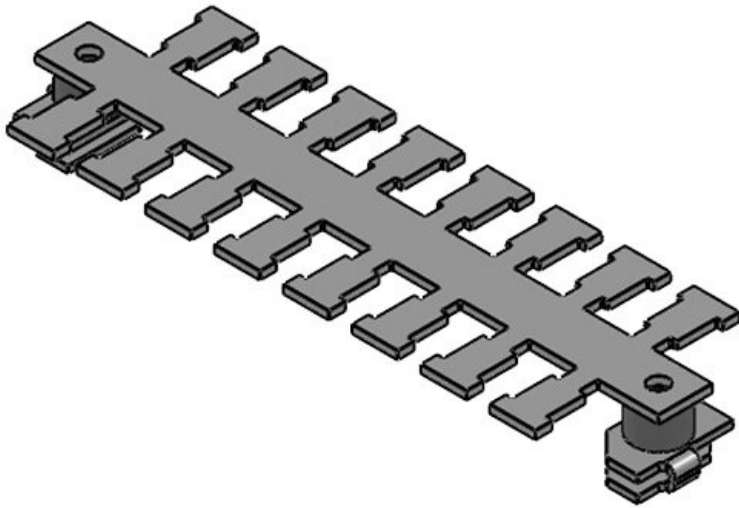

KAFM 8|SC

Part No.	36418	Length L1	149,5 mm
EAN	4251269302	Length L2	136,5 mm
	640	No. of teeth	8
Package quantity	1		
Width	49 mm		
Height	19 mm		
Strain relief (acc. to EN 62444)	1		
For max. no. of cables	8