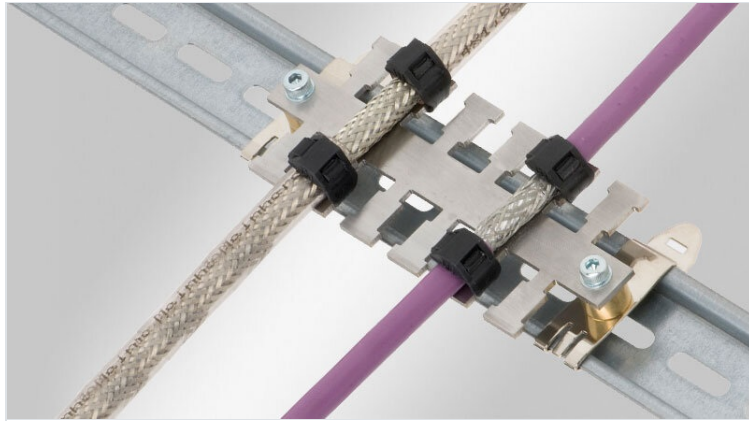

KAFM-EMC cable assembly with strain relief

for shield earthing and simultaneous strain relief

The EMC strain relief plate KAFM is practical for earthing interferences on the cable shield.

The cable assembly can be assembled on a mounting plate with screws, with SC-feet on C section rails C30 or with MF-feet on 35 mm top hat DIN rails.

RoHS compliant

Made in Germany

Specifications

Material	Stainless steel
Properties	vibration proof
Mounting options	Snap-in, Screw type mounting

Advantages & Benefits

- Universal solution

Product Types & Sizes