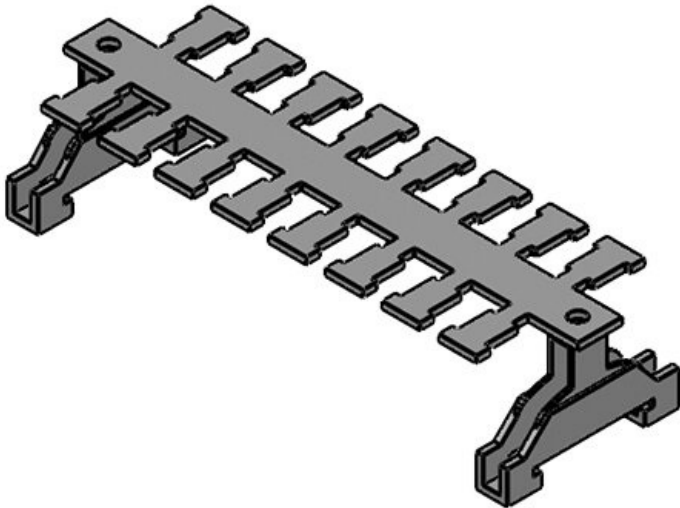

KAFM 8|SK

Part No.	36438	Length L1	149,5 mm
EAN	4251269302	Length L2	136,5 mm
	732	No. of teeth	8
Package quantity	1		
Width	49 mm		
Height	36 mm		
Strain relief (acc. to EN 62444)	1		
For max. no. of cables	8