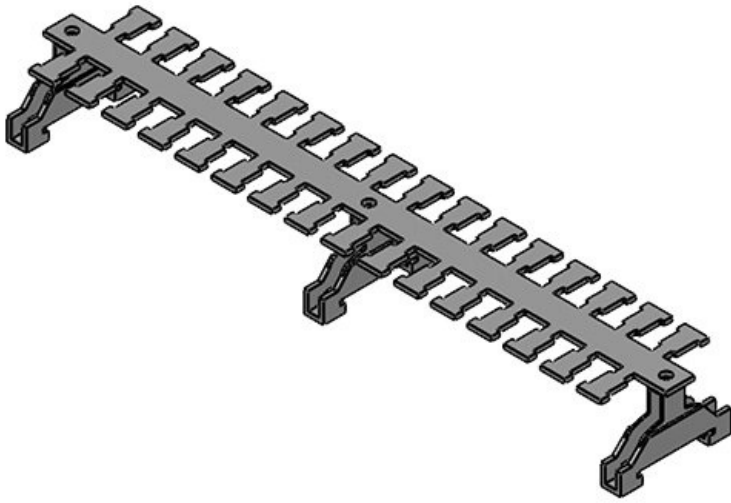

KAFM 16|SK

Part No.	36470	Length L1	281,5 mm
EAN	4251269302909	Length L2	268,5 mm
		No. of teeth	16
Package quantity	1		
Width	49 mm		
Height	36 mm		
Strain relief (acc. to EN 62444)	1		
For max. no. of cables	16